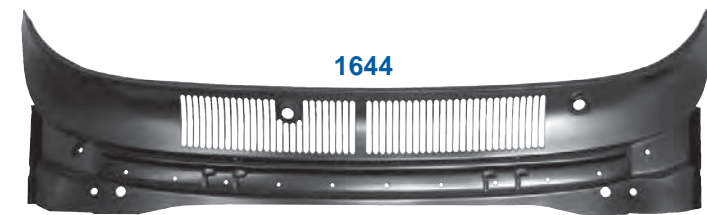

1644	New	1966-67	Cowl Vent Grille	$195.75 ea
1642D	New	1966-67	Lower Cowl Grille	$195.75 ea
1642		1966-67	Outer Cowl Panel, RH	$43.50 ea
1642A		1966-67	Outer Cowl Panel, LH	$43.50 ea
1642B	New	1966-67	Cowl Shoulder, RH	$93.25 ea
1642C	New	1966-67	Cowl Shoulder, LH	$93.25 ea

Cowl Panels