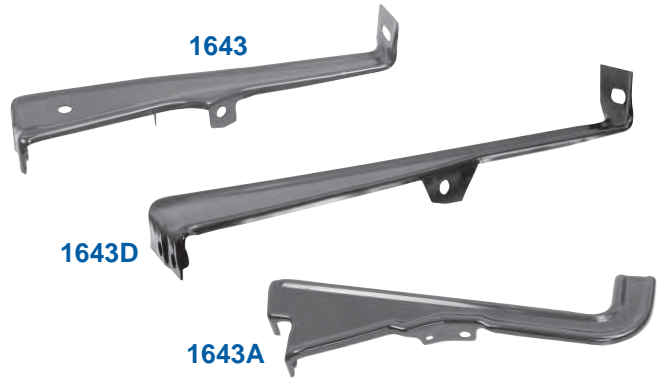

Hood Latch Supports

1643	New	1966	Hood Latch Support	$29.75 ea
1643D	New	1967	Hood Latch Support	$29.75 ea
1643A	New	1968-72	Hood Latch Support	$29.75 ea