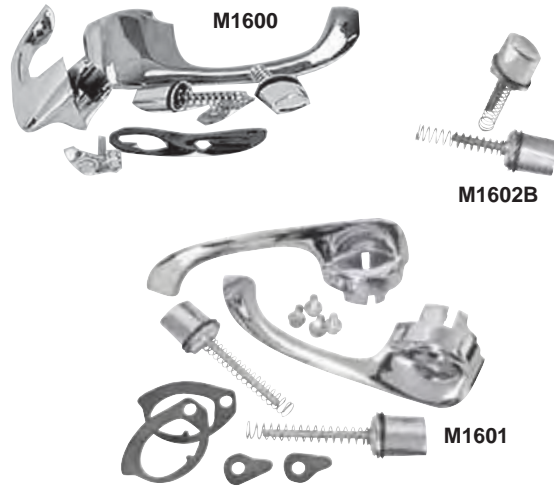

Exterior Door Handles

M1600	1962-65	Exterior Door Handles
M1601A	1962-65	Exterior Door Handle Push Button Kit
M1600A	1966-67	Exterior Door Handles
M1602B	1966-67	Exterior Door Handle Push Button Kit
M1601	1968-79	Exterior Door Handles
M1037C	1968-79	Exterior Door Handle Push Button Kit

$43.25 pr

$6.75 kit

$43.25 pr

$6.75 kit

$43.25 pr

$6.75 kit