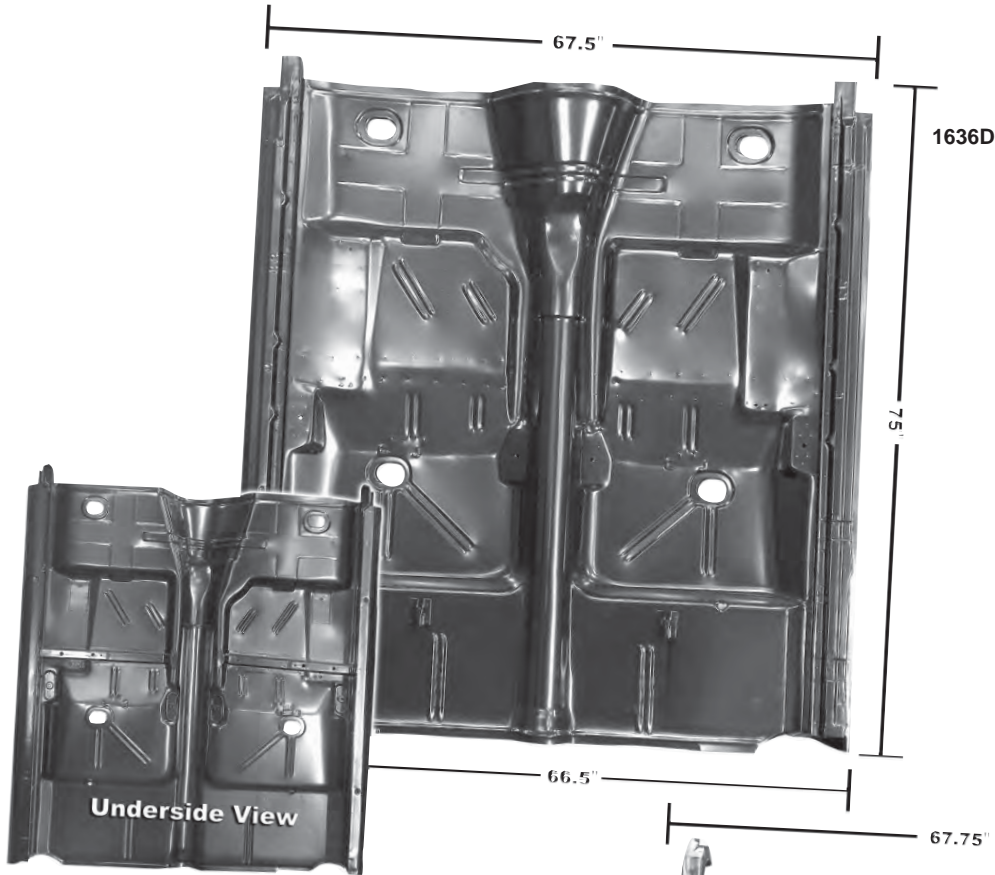

1645

1645A

1645	New	1966-67	Firewall	\$295.75 ea
1645A	New	1966-67	Firewall to Floor Braces	\$216.00 pr

1630

1635

1047F

1630		1962-67	Full Floor Pan, RH	\$56.75 ea
1631		1962-67	Full Floor Pan, LH	
1634		1968-74	Full Floor Pan, RH	\$56.75 ea
1635		1968-74	Full Floor Pan, LH	
1047F		1962-72	Floor Pan Plug	\$3.00 ea