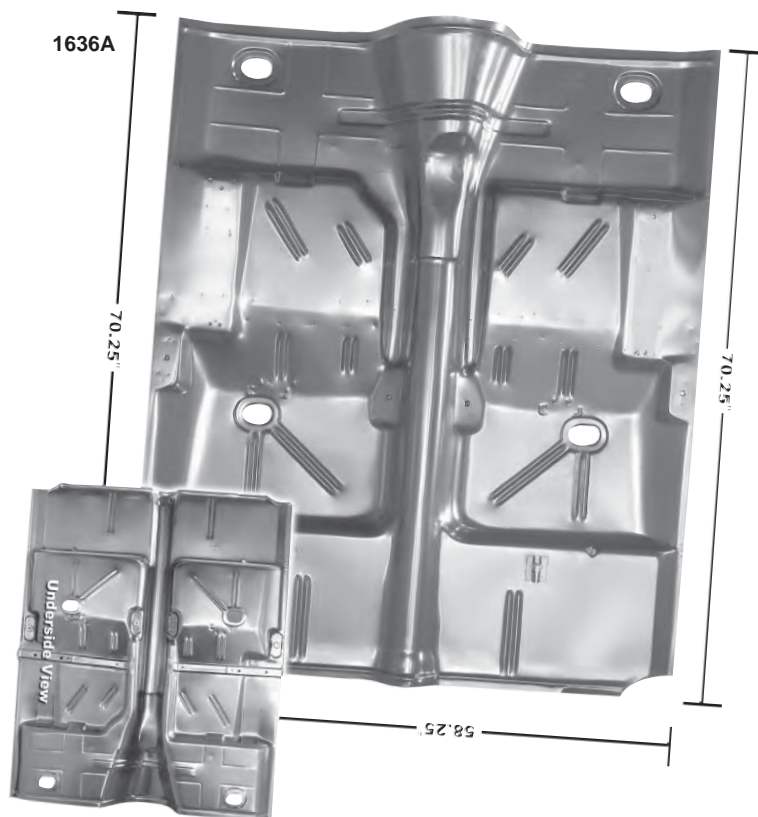

1636A   1962-67   Complete Floor Pan (no hole) $335.00 ea
1636B   1962-67   Floor Cover, For Manual Transmission $32.00 ea