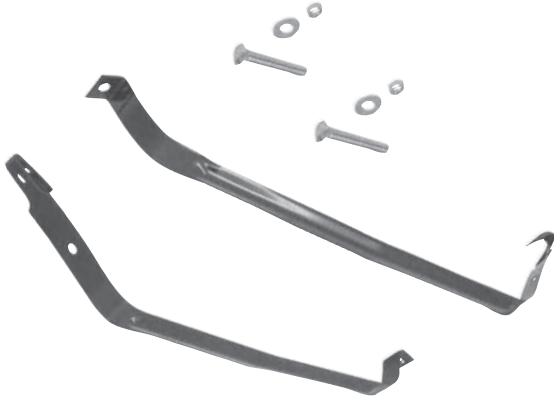

Fuel Tank Straps

T28B New 1968-72 Fuel Tank Straps
$23.00 pr

Gas Caps

1623K	1962-64	Gas Cap, Chrome
1623L	1962-64	Gas Cap, Black
$17.50 ea		

1623M	1965-67	Gas Cap, Chrome
1623N	1965-67	Gas Cap, Black
$17.50 ea