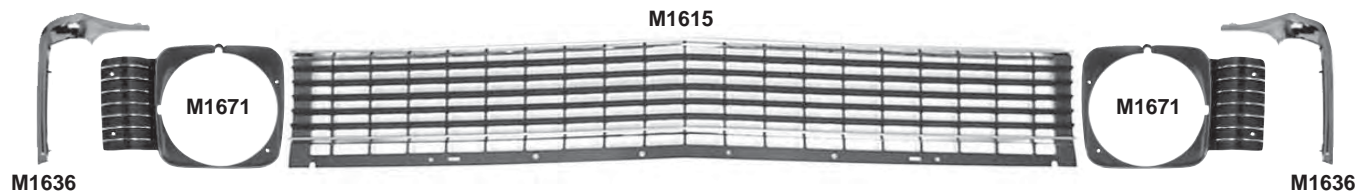

M1612	1968-69	Grille, Standard	$120.25 ea
M1613	1968-69	Grille, "ss"	$120.25 ea
M1016	1962-75	Headlamp Retaining Ring	$5.50 ea
M1670	1968	Headlamp Bezels	$78.50 pr
M1671	1969-72	Headlamp Bezels	$78.50 pr
M1636	1968-72	Eye Brow Moldings	$69.00 pr