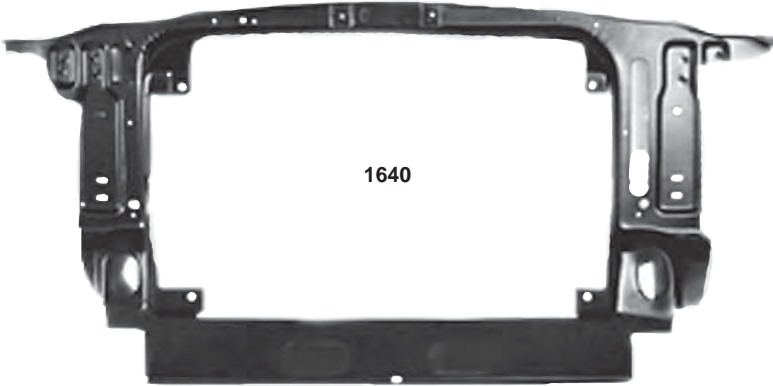

1640

1639A	New	1962-64	Radiator Support	<i>Coming Soon!</i>
1639B	New	1965	Radiator Support	<i>Coming Soon!</i>
1639		1966-67	Radiator Support	$200.00 ea
1640		1968-74	Radiator Support, For 6 cylinder	$143.00 ea
1641		1968-74	Radiator Support, For 23" Radiator, all engines	$143.00 ea

1620		1962-67	Battery Tray With Bracket	$15.00 ea
1621		1968-74	Battery Tray	$15.00 ea
1047E		1962-72	Battery Tray Clamp	$3.00 ea