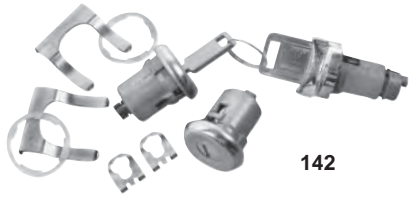

142	1962-64	Rectangular	$33.75 kit
142A	1962-64	Octagonal	$37.75 kit
143A	1965	Original	$37.75 kit
104	1966-67	Later	$21.50 kit
104A	1966-67	Original	$25.75 kit
105	1968	Later	$25.75 kit
105A	1968	Original	$42.00 kit
106	1969-78	Later	$25.75 kit