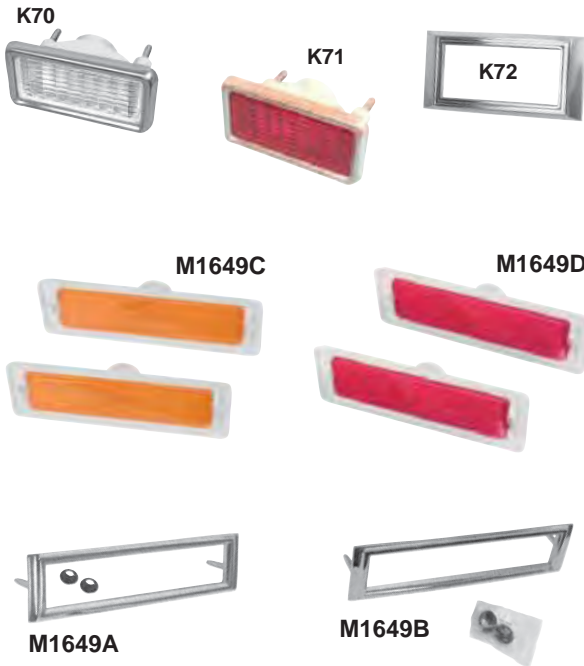

Side Markers

K70	1968	Front Side Marker, Clear	$9.50 ea
K71	1968-69	Rear Side Marker, Red	$9.50 ea
K72	1968-69	Side Marker Bezel	$6.75 ea
M1649C	1970-74	Front Side Marker Lens Assy.	$35.25 ea
M1649D	1970-74	Rear Side Marker Lens Assy.	$35.25 ea
M1649A	1970-74	Front Side Marker Lamp Bezel	$15.00 ea
M1649B	1970-74	Rear Side Marker Lamp Bezel	$15.00 ea