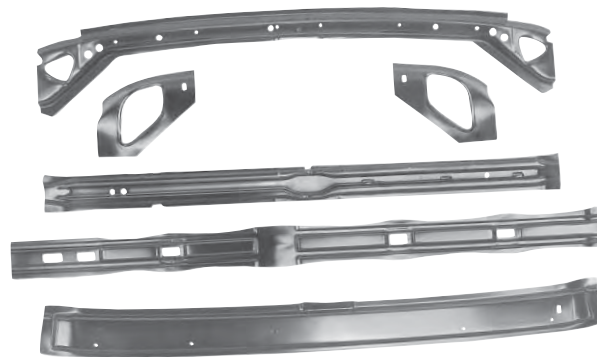

1670

1671

1670	New	1966-67	Roof Panel	$376.75 ea
1671	New	1966-67	Inner Roof Panel Brace	$189.00 ea

1645