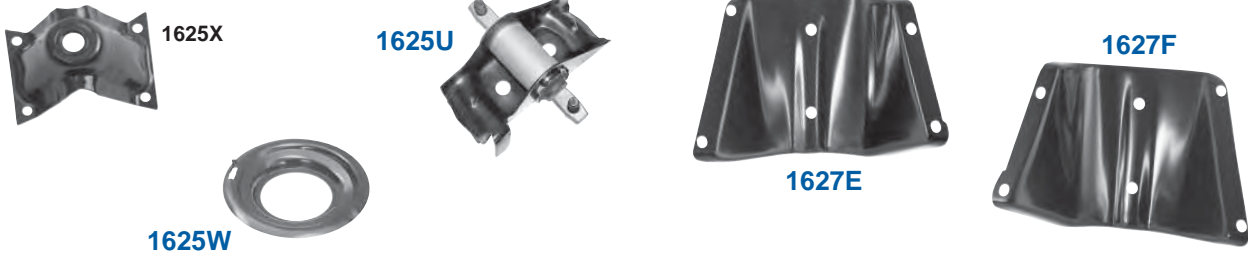

1625X		1966-67	Shock Tower Cap	$31.25 ea
1625W	New	1966-67	Spring Upper Seat	$22.00 ea
1625U	New	1966-67	Spring Saddle	$51.50 ea
1627E	New	1966-67	Outer Shock Tower Panel, RH	$46.00 ea
1627F	New	1966-67	Outer Shock Tower Panel, LH	$46.00 ea