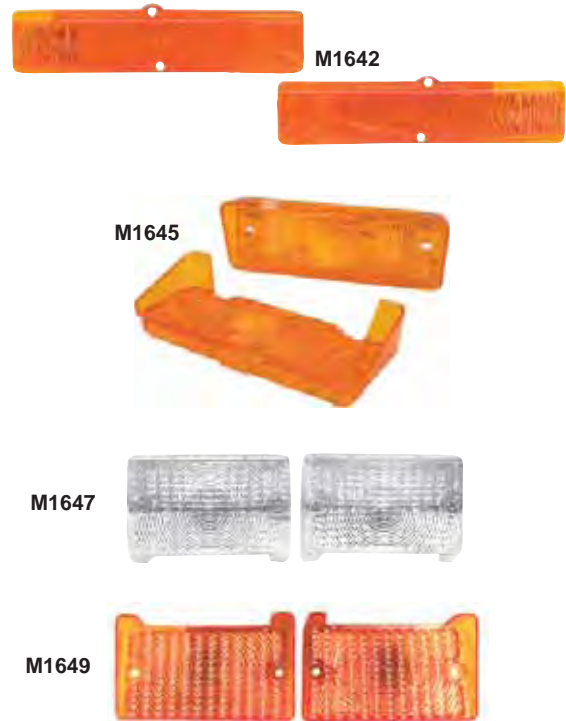

Parking Lamp Lenses

M1642	1963-64	Parking Lamp Lenses, Amber	$19.00 pr
M1645	1968-69	Parking Lamp Lenses, Amber	
M1647	1970	Parking Lamp Lenses, Clear	
M1649	1971-72	Parking Lamp Lenses, Amber