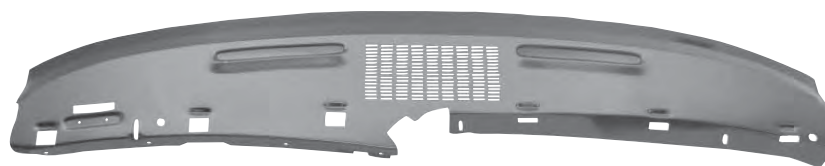

1068E	1968-74	Steel Dash Panel (Will fit with modifications)	$65.00 ea

Dash Panel