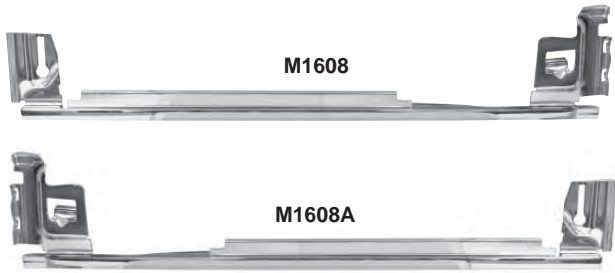

Door Window Tracks

M1608	1962-65	Lower Window Track, RH
M1608A	1962-65	Lower Window Track, LH

$48.50 ea