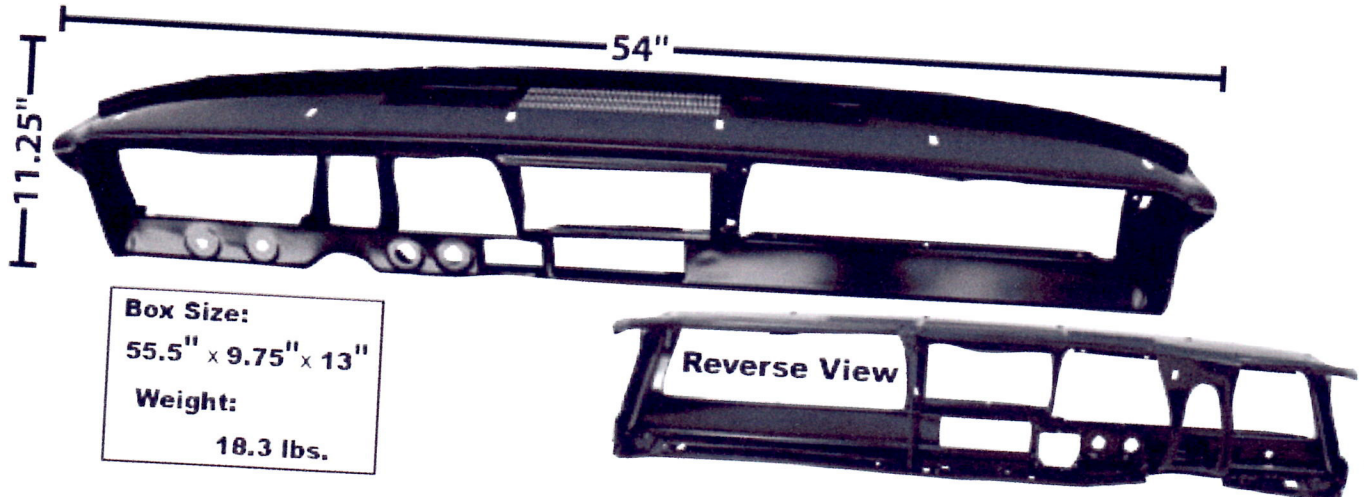

1966-67 Steel Dash Panel

1642E

1966-67

Steel Dash Panel

$335.00 each