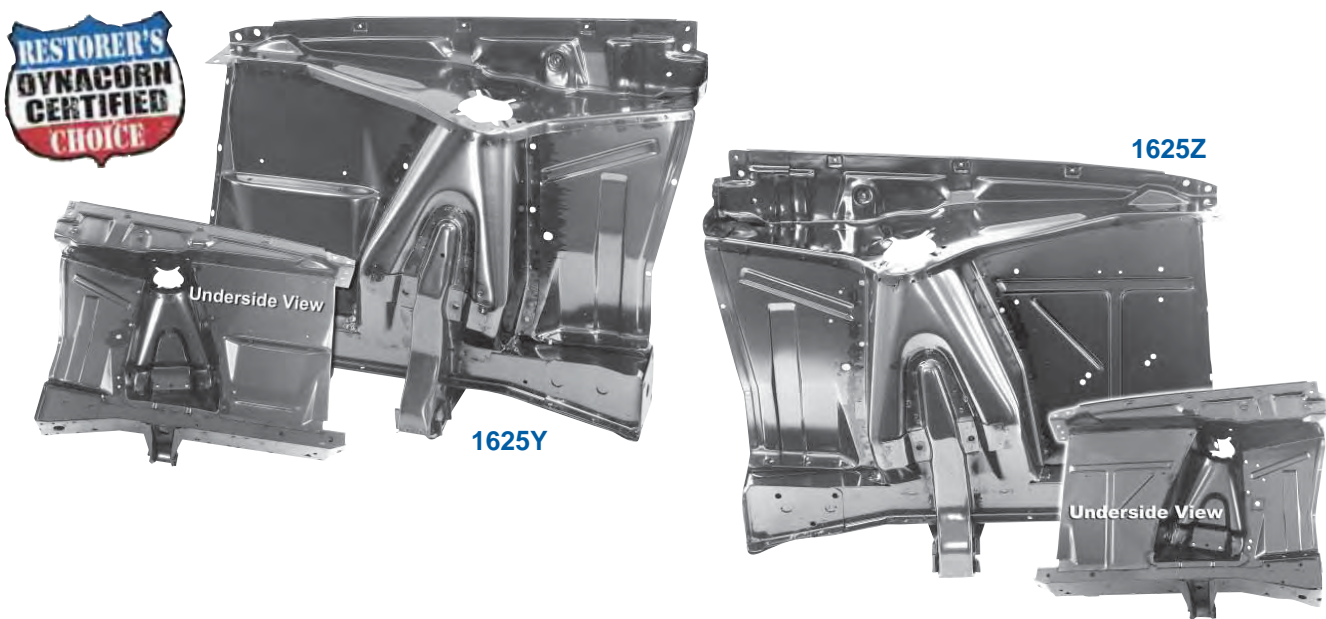

1625Y	New	1966-67	Shock Tower & Apron Assembly, RH	$600.00 ea
1625Z	New	1966-67	Shock Tower & Apron Assembly, LH	$600.00 ea