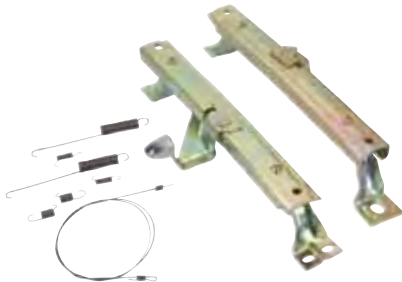

## Frame Rails & Braces

1632Y	1966-67	Frame Rail, RH	<b>\$225.00 ea</b>
1632Z	1966-67	Frame Rail, LH	<b>\$225.00 ea</b>
1632E	1966-67	Front Frame Rail Brace, RH	<b>\$33.75 ea</b>
1632F	1966-67	Front Frame Rail Brace, LH	<b>\$33.75 ea</b>
1632C	1966-67	Rear Frame Rail Brace, RH	<b>\$17.75 ea</b>
1632D	1966-67	Rear Frame Rail Brace, LH	<b>\$17.75 ea</b>

## Rocker Panels

1660	1966-67	Rocker Panel, RH	<b>\$228.50 ea</b>
1661	1966-67	Rocker Panel, LH	<b>\$228.50 ea</b>

**Seat Frame Supports**

1636C 1962-67 Seat Frame Supports, 4 pcs.  
**\$105.50 set**

**Seat Track Assy.**

1632J New 1966-67 Bench Seat Track Assembly  
**\$106.75 set**

**Seat Frame Assembly**

*dii Exclusive*

*Now with Springs!*

1402A 1969-72 Seat Frame Assembly  
**\$357.75 ea**

**Quarter/Door Frame Assembly**