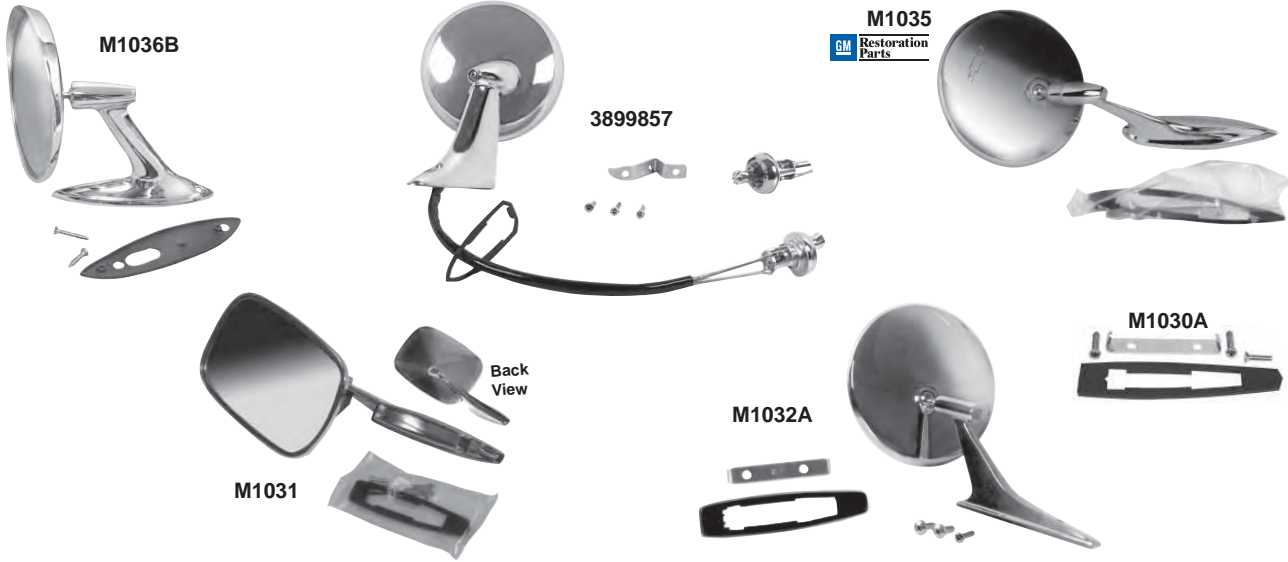

Exterior Mirrors

M1036B	1962	Exterior Mirror	$37.75 ea
M1035	1963-65	Exterior Mirror, Round with "Bowtie"	$21.75 ea
3899857	1964-66	Exterior Remote Mirror	$105.50 ea
M1032	1966-68	Exterior Mirror, Round with "Bowtie"	$21.75 ea
M1032A	1966-68	Exterior Mirror, Round without "bowtie"	$21.75 ea
3921816	1968	Exterior Remote Mirror, LH	$105.25 ea
M1030A	1967-69	Exterior Mirror Mounting Kit	$4.00 kit
M1030	1969-72	Exterior Mirror, RH Rectangular	$21.75 ea
M1031	1969-72	Exterior Mirror, LH Rectangular	$21.75 ea