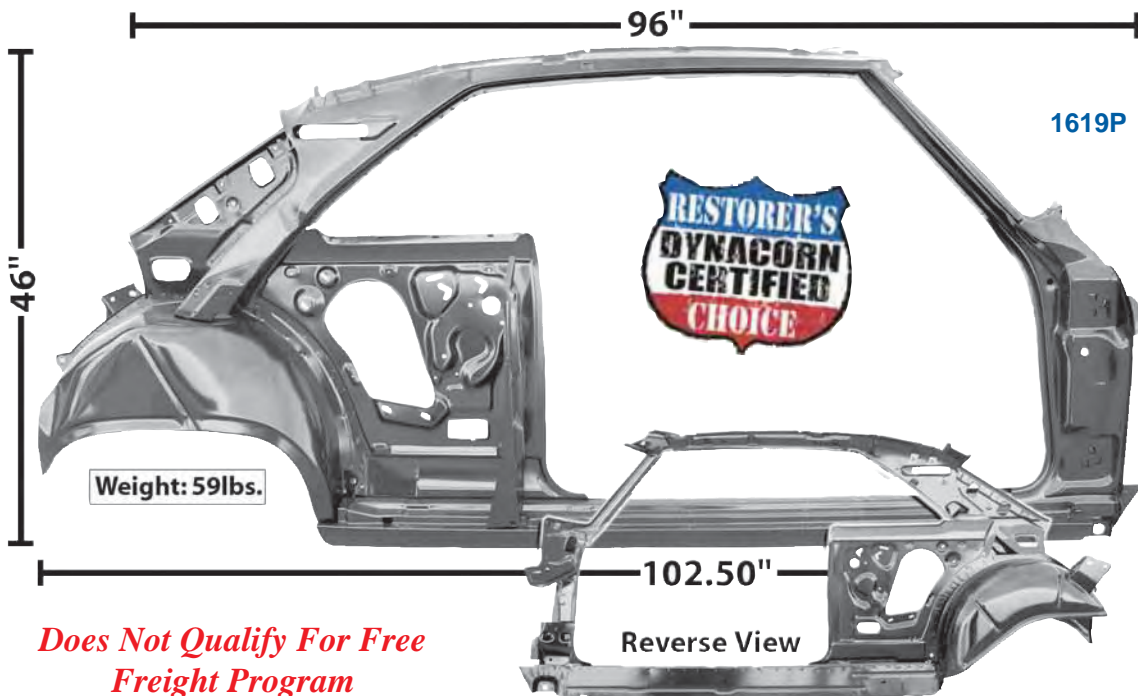

1632J New 1966-67 Bench Seat Track Assembly  
**\$106.75 set**

**Seat Frame Assembly**

*dii Exclusive*

*Now with Springs!*

1402A 1969-72 Seat Frame Assembly  
**\$357.75 ea**

**Quarter/Door Frame Assembly**