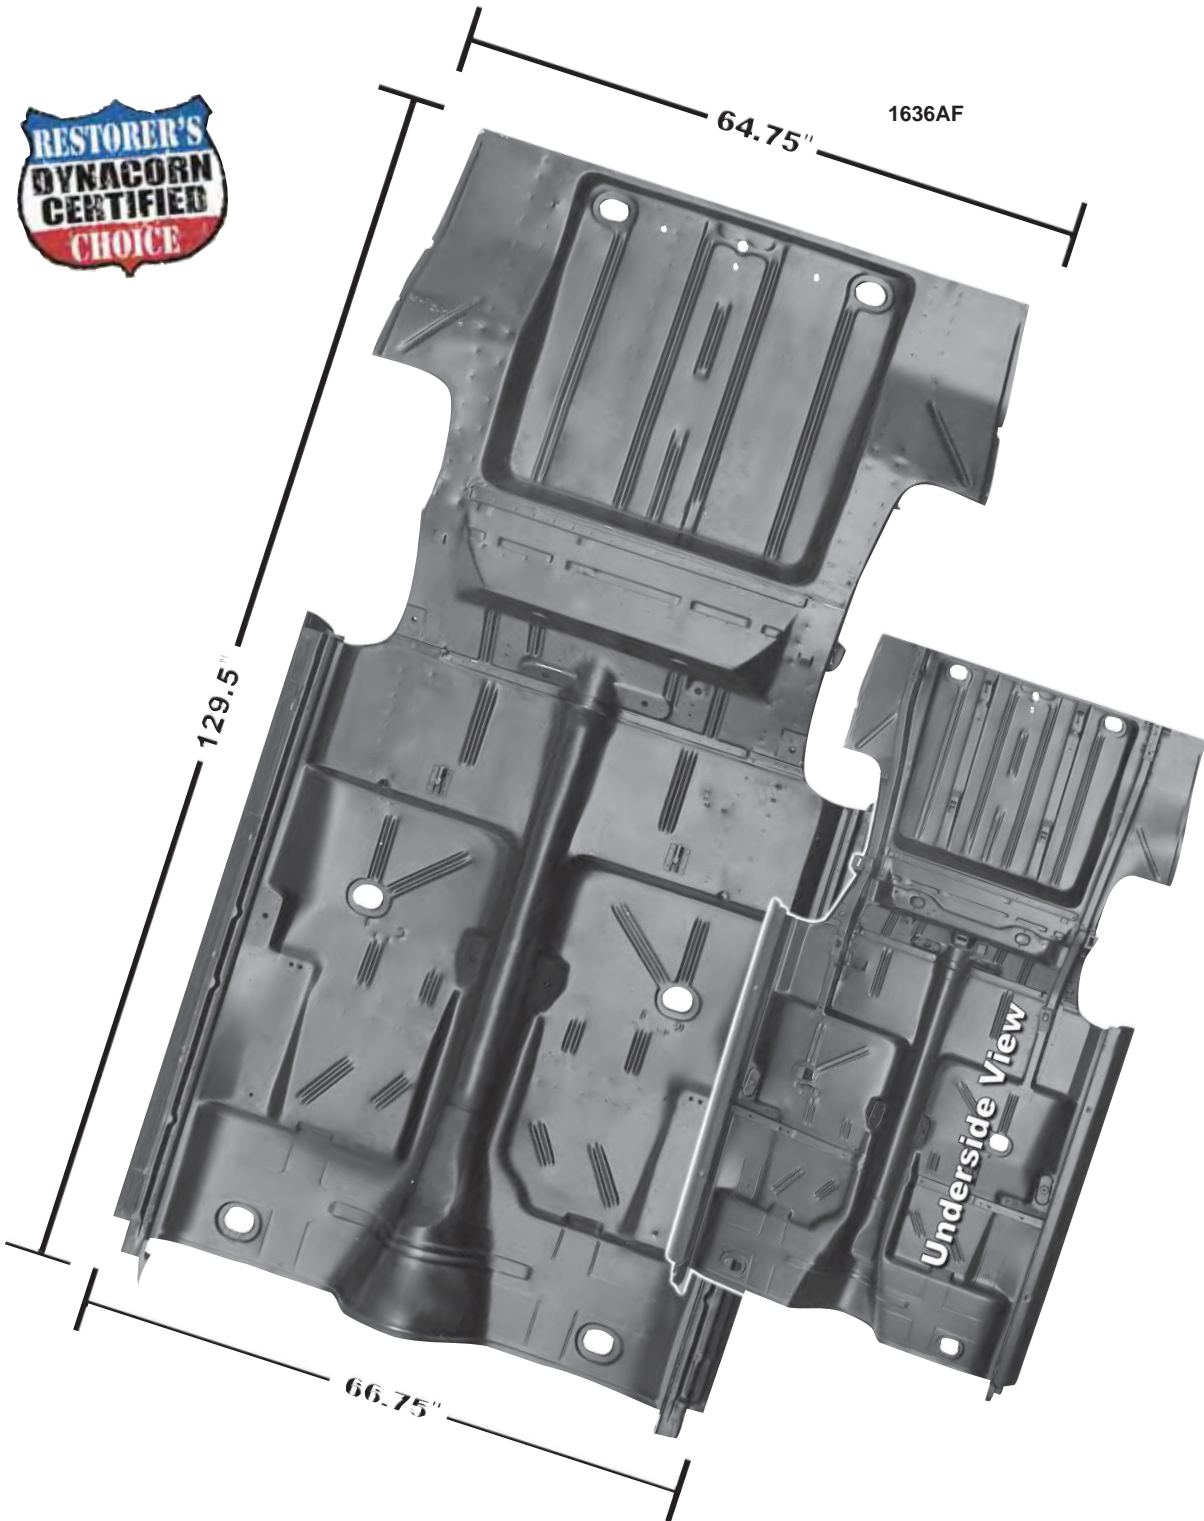

Does Not Qualify For Free Freight Program

1636AF	1966-67	Complete Floor & Trunk Pan	$2,025.00 ea
1636AE	New 1966-67	Complete Floor & Trunk Pan with Rocker Panels	$2,100.00 ea