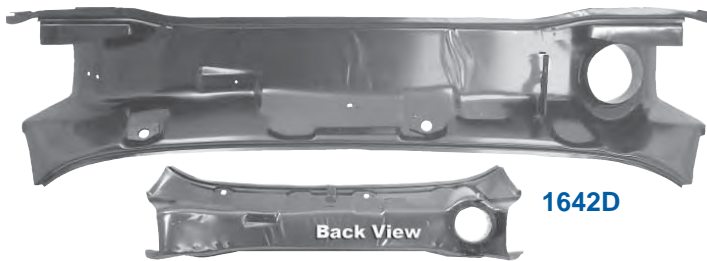

1644	New	1966-67	Cowl Vent Grille	$195.75 ea
1642D	New	1966-67	Lower Cowl Grille	$195.75 ea
1642		1966-67	Outer Cowl Panel, RH	$43.50 ea
1642A		1966-67	Outer Cowl Panel, LH	$43.50 ea
1642B	New	1966-67	Cowl Shoulder, RH	$93.25 ea
1642C	New	1966-67	Cowl Shoulder, LH	$93.25 ea

Cowl Panels