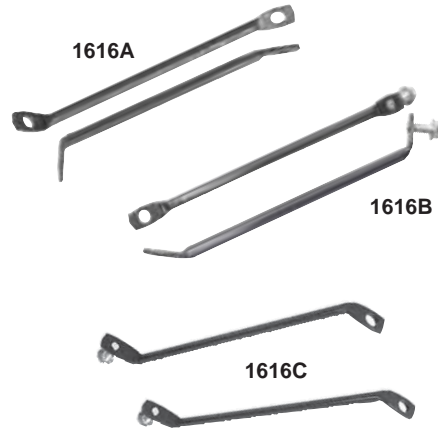

1616A	1962-65	Fender to Valance Brackets	
1616B	1966-67	Fender to Valance Brackets	
1616C	1968-72	Fender to Valance Brackets	
			$8.50 pr