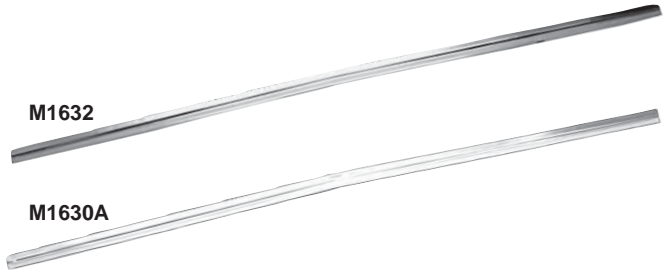

Hood Moldings & Spear

M1632	1966	Hood Molding	$40.50 ea
M1630A	1967	Hood Molding	$40.50 ea