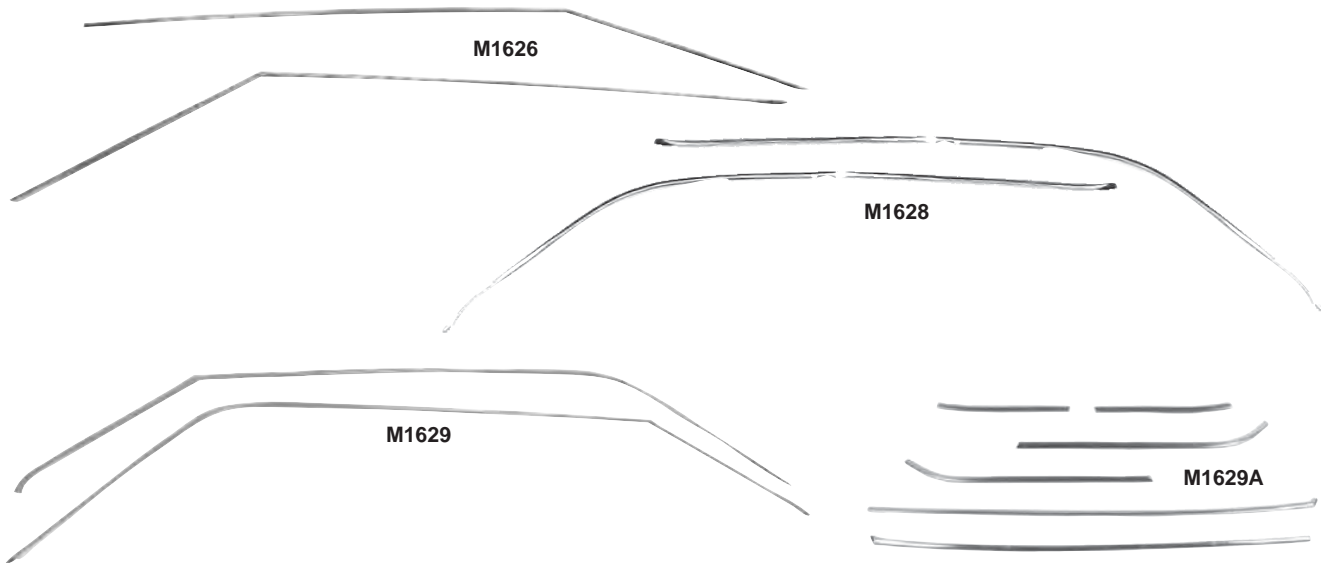

Drip Rail Moldings

M1626	1962-65	Drip Rail Moldings 4 pcs.	$74.25 set
M1628	1966-67	Drip Rail Moldings 2 pcs.	$74.25 set
M1629	1968-72	Drip Rail Moldings 6 pcs.	$141.75 set
M1629A	1973-74	Drip Rail Moldings 6 pcs.	$120.25 set