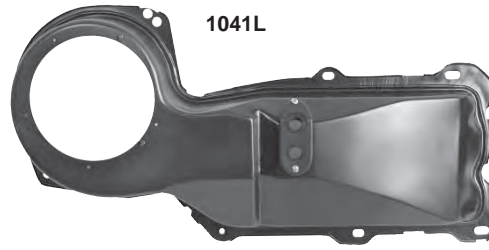

1041L

1041K	1967-75	Heater Box w/o A/C, Sm. Block	$27.00 ea
1041L	1968-70	Heater Box, Big Block	$43.25 ea