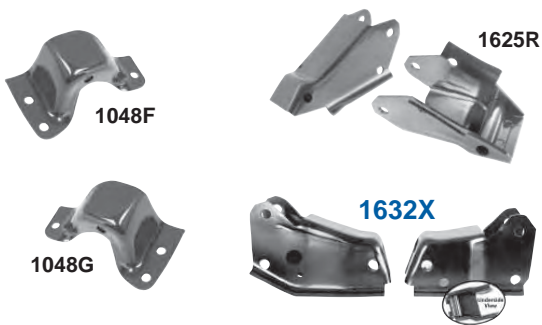

Engine Mounts

1625R	1966-67	Engine Mounts for 6 cyl.	$66.25 pr	
1632X	New	1966-67	Engine Mounts for V-8	$70.25 pr
1048F	1968-72	Engine Mount, RH	Small Block V8	
1048G	1968-72	Engine Mount, LH	Small Block V8	$13.50 ea