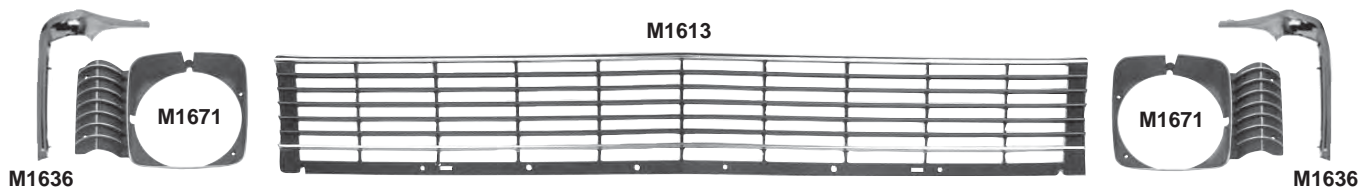

M1612	1968-69	Grille, Standard	$120.25 ea
M1613	1968-69	Grille, "ss"	$120.25 ea
M1016	1962-75	Headlamp Retaining Ring	$5.50 ea
M1670	1968	Headlamp Bezels	$78.50 pr
M1671	1969-72	Headlamp Bezels	$78.50 pr
M1636	1968-72	Eye Brow Moldings	$69.00 pr

M1614	1970-72	Grille, Standard	$120.25 ea
M1615	1970-72	Grille, "ss"	$120.25 ea
M1016	1962-75	Headlamp Retaining Ring	$5.50 ea
M1671	1969-72	Headlamp Bezels	$78.50 pr
M1636	1968-72	Eye Brow Moldings	$69.00 pr