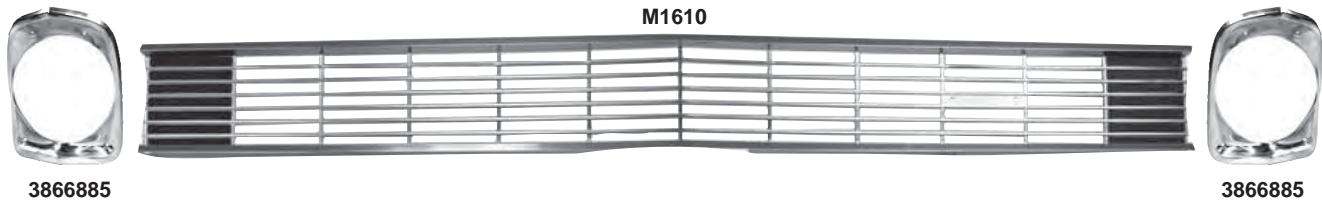

M1610	1966	Grille, Standard	$120.25 ea
L1600	1966	Headlamp Bucket, RH	$83.75 ea
L1601	1966	Headlamp Bucket, LH	$83.75 ea
M1016	1962-75	Headlamp Retaining Ring	$5.50 ea
3866885	1966	Headlamp Bezel	$65.00 ea