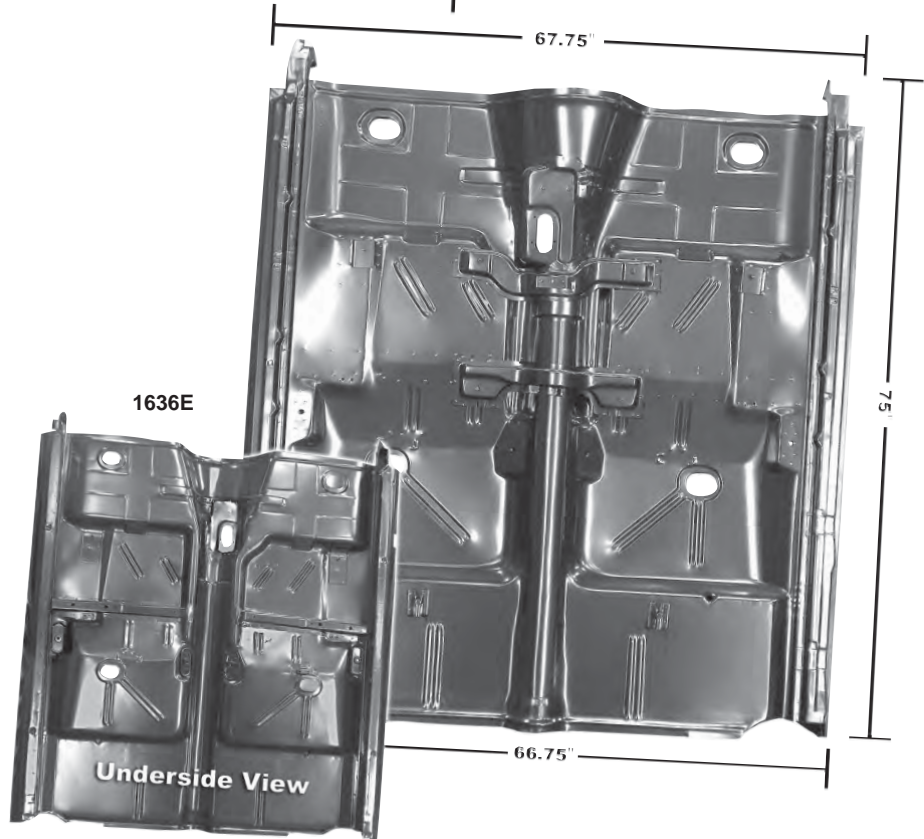

1645

1645A

1645	New	1966-67	Firewall	\$295.75 ea
1645A	New	1966-67	Firewall to Floor Braces	\$216.00 pr

1630

1635

1047F

1630		1962-67	Full Floor Pan, RH	\$56.75 ea
1631		1962-67	Full Floor Pan, LH	
1634		1968-74	Full Floor Pan, RH	\$56.75 ea
1635		1968-74	Full Floor Pan, LH	
1047F		1962-72	Floor Pan Plug	\$3.00 ea