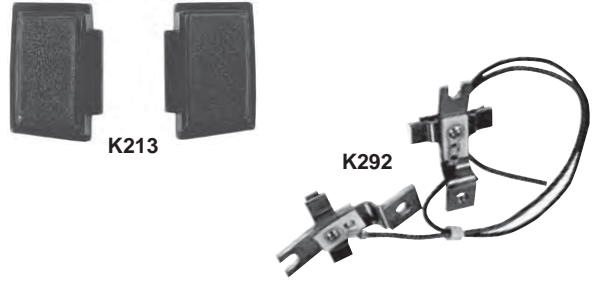

Clutch / Accelerator Pads & Trim

K213	1969-70	Horn Buttons	$12.25 pr
K292	1969-70	Horn Contacts	$20.25 pr