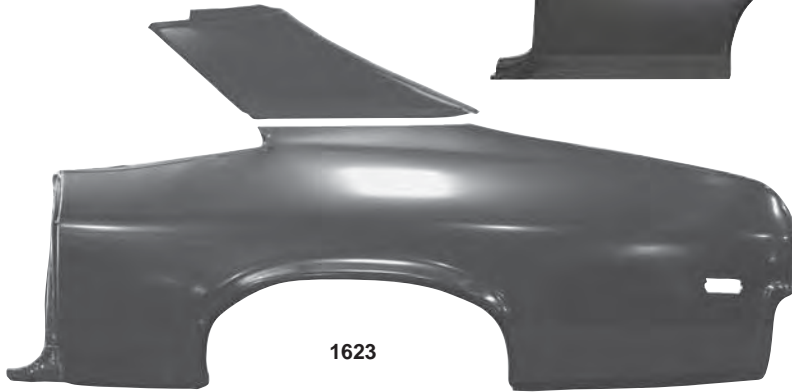

1621X

1623

1621A	1962-65	Full Quarter Panel, RH	$250.00 ea
1621B	1962-65	Full Quarter Panel, LH	$250.00 ea
1621W	1966-67	Full Quarter Panel With Sail, RH	$360.00 ea
1621X	1966-67	Full Quarter Panel With Sail, LH	$360.00 ea
1622	1968-69	Full Quarter Panel With Sail, RH	$360.00 ea
1623	1968-69	Full Quarter Panel With Sail, LH	$360.00 ea
1623A	1970-72	Full Quarter Panel With Sail, RH	$360.00 ea
1623B	1970-72	Full Quarter Panel With Sail, LH	$360.00 ea