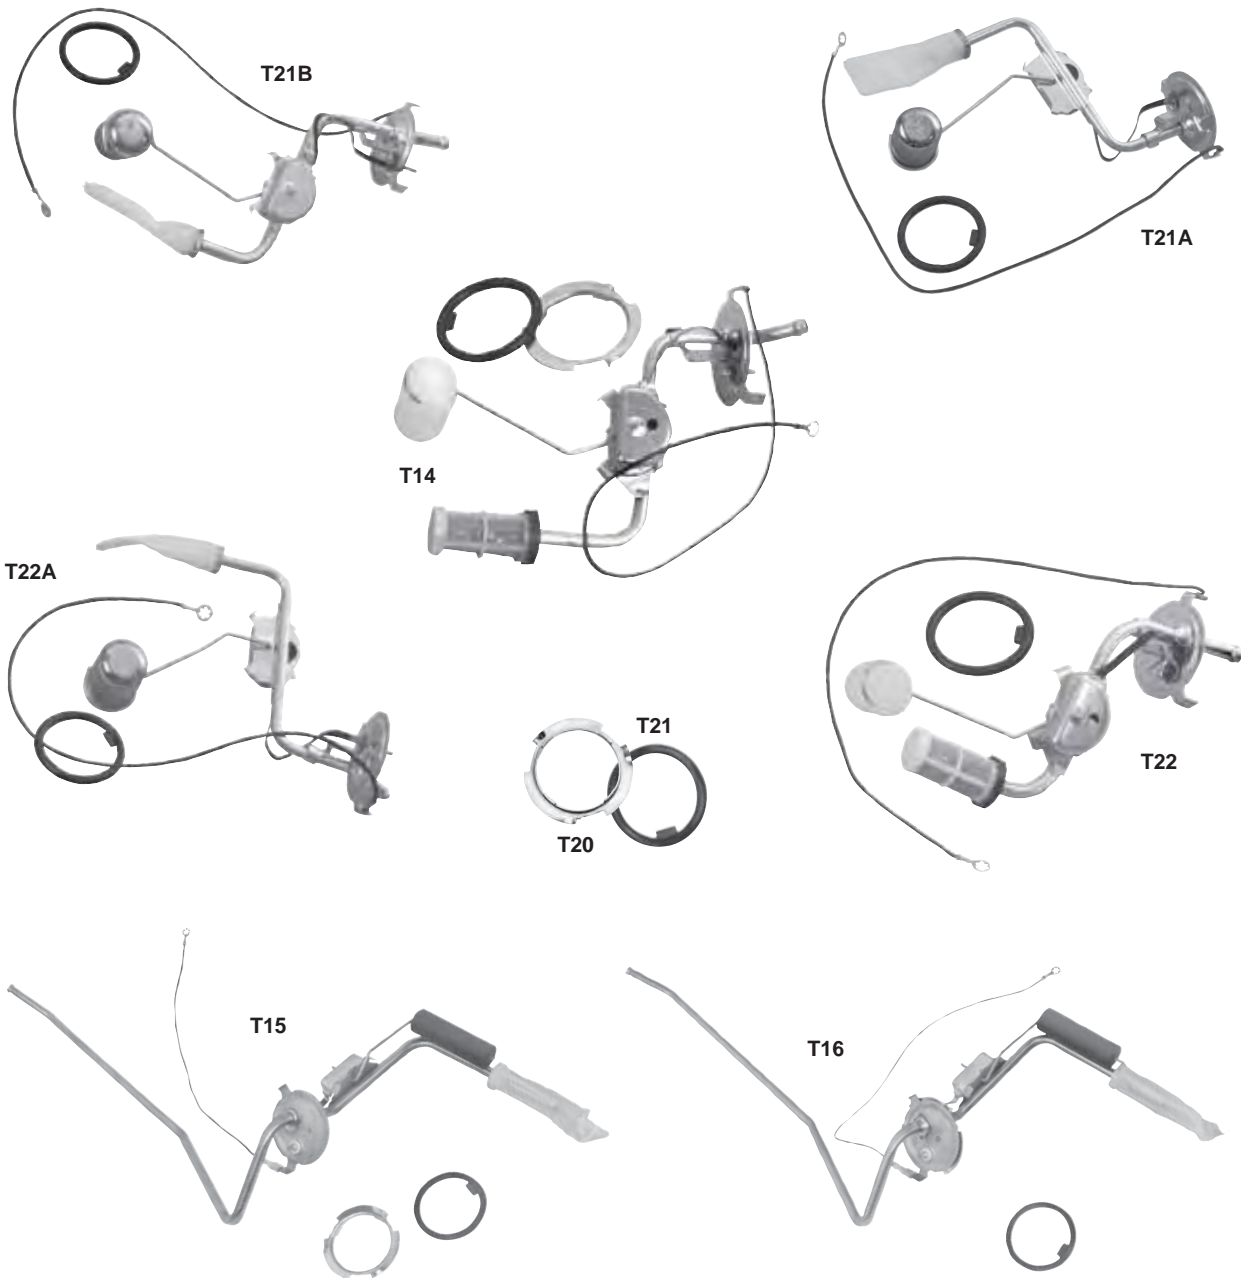

**Lic. Plate Brkt.**

1078A	1970-74	License Plate Bracket	\$24.50 ea
-------	---------	-----------------------	------------

T27

T27A

T28

T28A

T27	1962-67	Fuel Tank	\$110.00 ea
T27A	1968-69	Fuel Tank	\$110.00 ea
T28	1970-72	Fuel Tank with E.E.C.	\$110.00 ea
T28A	1971-72	Fuel Tank without E.E.C.	\$110.00 ea