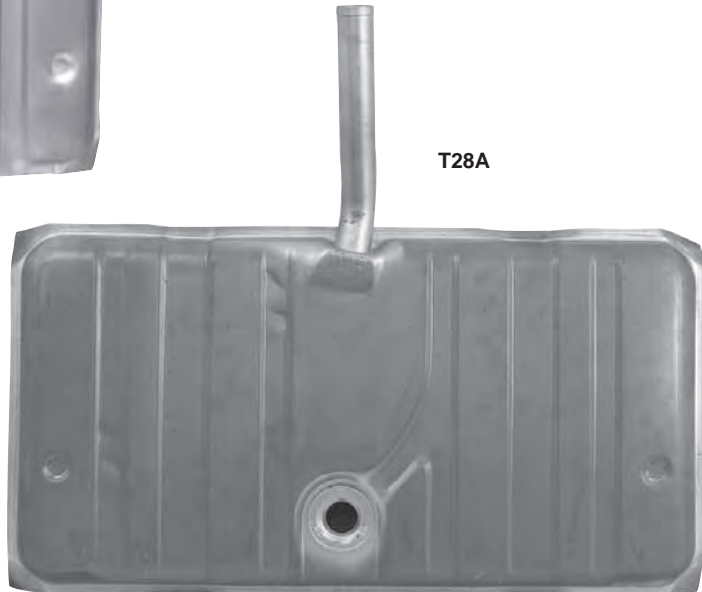

**Lic. Plate Brkt.**

1078A	1970-74	License Plate Bracket	\$24.50 ea
-------	---------	-----------------------	------------

T27

T27A

T28

T28A

T27	1962-67	Fuel Tank	\$110.00 ea
T27A	1968-69	Fuel Tank	\$110.00 ea
T28	1970-72	Fuel Tank with E.E.C.	\$110.00 ea
T28A	1971-72	Fuel Tank without E.E.C.	\$110.00 ea