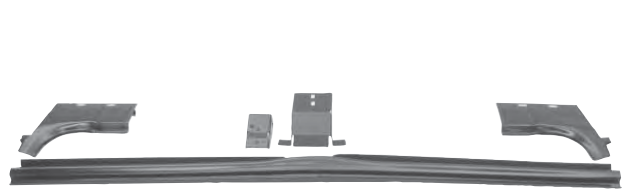

Rear Body Panels

1623Z	1966-67	Rear Body Panel	$86.50 set