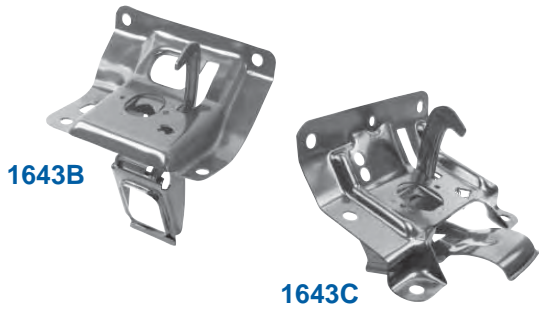

Hood Latch Assemblies

1643B	New	1966	Hood Latch Assembly	$75.75 ea
1643C	New	1968-72	Hood Latch Assembly	$75.75 ea